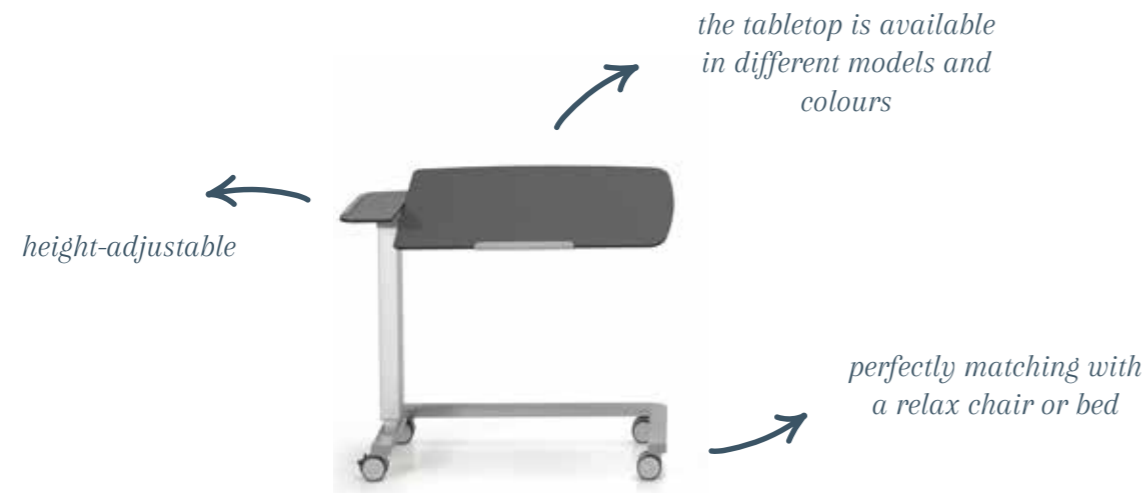

: Option

Overview and options

Hidden castors

Tabletop

COSI	
	
	16800
Dim. in cm (w x d x h)	44 x 44 x 54 h

OPTIONS

Hidden castors	<input type="radio"/>
Drawer front in wood look	<input type="radio"/>
Drawer front in wood look with handle	<input type="radio"/>
Drawer front in wood look with handle and cylinder lock	<input type="radio"/>
Tabletop in wood look	<input type="radio"/>

: Option

LITAVO

Universal use

The ideal aid while reading or eating a meal, both in bed and chair. The tabletop can be adjusted continuously and is equipped with a tiltable part that can be used to read on. The fixed part is perfectly suitable to put a cup of coffee on, to name just one example.